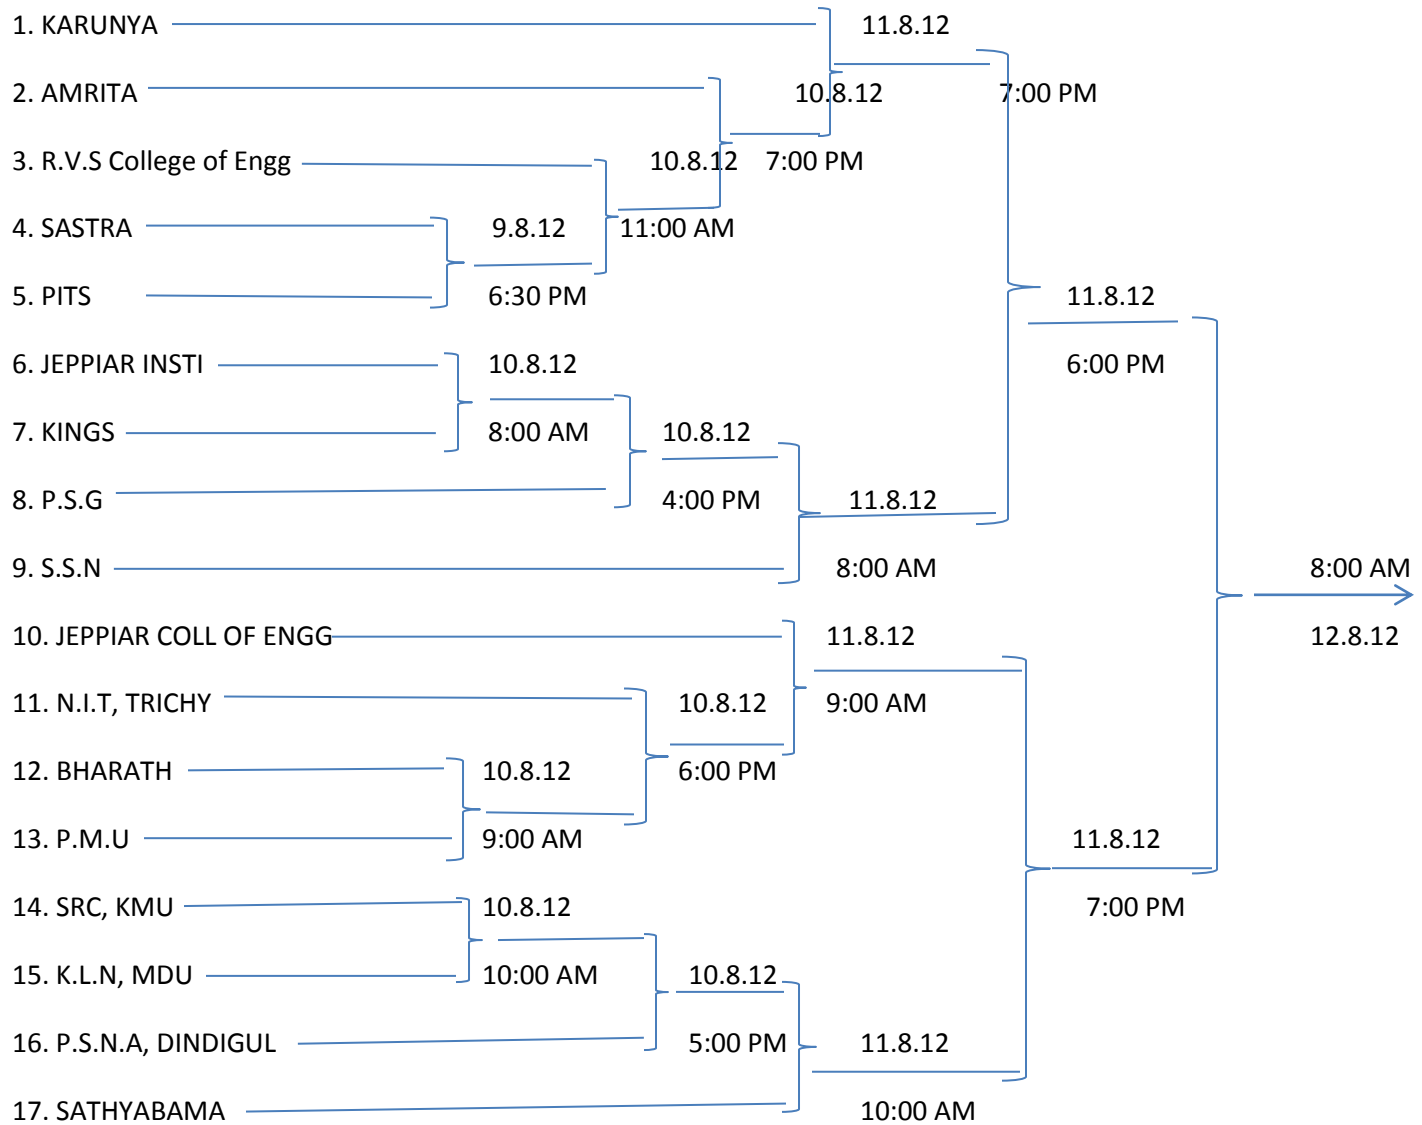

## BASKETBALL (MEN) KNOCK-OUT

## BASKETBALL (WOMEN): LEAGUE-CUM-KNOCKOUT

POOL-A: SRM, KARUNYA, SASTRA, PERIYAR MANIAMMAI, P.I.T.S

POOL-B: S.S.N, JEPPIAR INSTITUTE, N.I.T.TRI, KINGS,

POOL A	POOL B
KARUNYA VS P.I.T.S	S.S.N VS KINGS
SASTRA VS PERIYAR	JEPPIAR INS VS NIT TRY
SRM VS P.I.T.S	SSN VS NIT TRY

KARUNYA VS SASTRA	KINGS VS JEPPIAR
SRM VS PERIYAR	SSN VS JEPPIAR
P.I.T.S VS SASTRA	NIT TRY VS KINGS
SRM VS SASTRA	
PERIYAR VS KARUNYA	
SRM VS KARUNYA	
PERIYAR VS PITS	

First two winning teams from each pool will be qualified for semi-finals.

Match starts at 7:00 am from 10.8.12

SEMI-FINALS:1. A1 vs B2 2. B1 VS A2.WINNERS WILL PLAY THE FINALS .